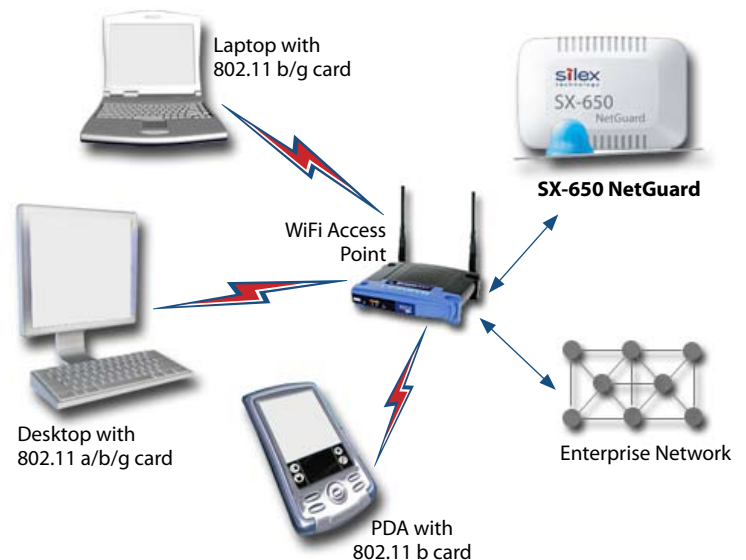

Matching Time:

- 400 msec

silex global sales & support locations

US Office
silex technology america, Inc.
+1-801-748-1199
US toll free 866-765-8761
www.silexamerica.com
contact@silexamerica.com

Europe Office
silex technology europe GmbH
+49-2159-67500
German toll free 0800-743938
www.silexeurope.com
contact@silexeurope.com

China Office
silex technology beijing, Inc.
+86-10-6440-3958
www.silex.com.cn
contact@silex.com.cn

Corporate Headquarters
silex technology, Inc.
+81-6-6730-3751
www.silex.jp
support@silex.jp